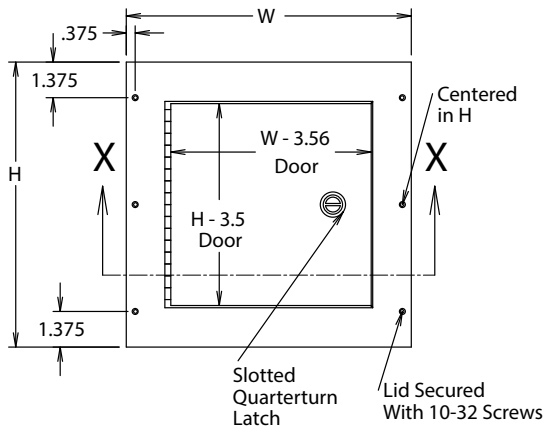

SPTSM

SECTION Y-Y