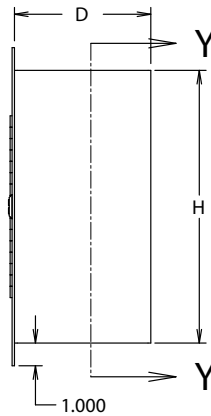

Catalog Number	Enclosure Size H x W x D (inches)	Shpg. Wt.
<b>Flush Mounted Cabinets</b>		
SPTFM-12124	12 x 12 x 4	11
SPTFM-15124	15 x 12 x 4	13
SPTFM-15154	15 x 15 x 4	16
SPTFM-18124	18 x 12 x 4	15
SPTFM-18154	18 x 15 x 4	19
SPTFM-18184	18 x 18 x 4	22
SPTFM-24124	24 x 12 x 4	20
SPTFM-24154	24 x 15 x 4	25
SPTFM-24184	24 x 18 x 4	31
SPTFM-24244	24 x 24 x 4	41
SPTFM-12126	12 x 12 x 6	12
SPTFM-15126	15 x 12 x 6	15
SPTFM-15156	15 x 15 x 6	18
SPTFM-18126	18 x 12 x 6	17
SPTFM-18156	18 x 15 x 6	21
SPTFM-18186	18 x 18 x 6	24
SPTFM-24126	24 x 12 x 6	27
SPTFM-24156	24 x 15 x 6	27
SPTFM-24186	24 x 18 x 6	34
SPTFM-24246	24 x 24 x 6	44

**SPTSM**

**SECTION Y-Y**

**SECTION X-X**

**SPTFM**

**SECTION Y-Y**

**SECTION X-X**

**NOTES:**

1. 3/8-16 x 1" Thread All studs are furnished for Customer supplied Plywood sub panel. (Schaefer's Electrical Enclosures, Inc. doesn't offer Plywood Sub panels)