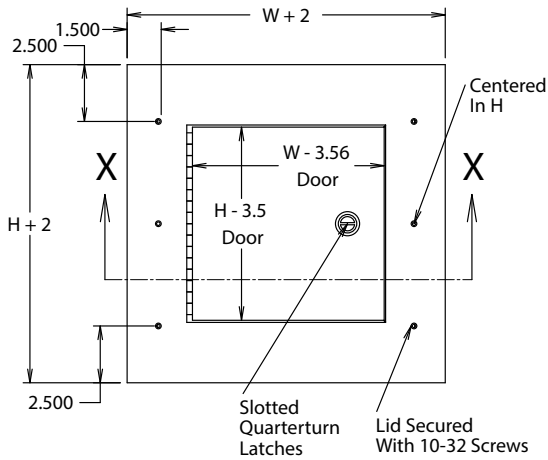

**APPLICATIONS** - Communication wiring panels and junction or terminal units.

**CONSTRUCTION** - Fabricated from 16 and 14 gauge carbon steel with 12 gauge frame on flush mount enclosures. Enclosures features:

Catalog Number	Enclosure Size H x W x D (inches)	Shpg. Wt.
<b>Flush Mounted Cabinets</b>		
SPTFM-12124	12 x 12 x 4	11
SPTFM-15124	15 x 12 x 4	13
SPTFM-15154	15 x 15 x 4	16
SPTFM-18124	18 x 12 x 4	15
SPTFM-18154	18 x 15 x 4	19
SPTFM-18184	18 x 18 x 4	22
SPTFM-24124	24 x 12 x 4	20
SPTFM-24154	24 x 15 x 4	25
SPTFM-24184	24 x 18 x 4	31
SPTFM-24244	24 x 24 x 4	41
SPTFM-12126	12 x 12 x 6	12
SPTFM-15126	15 x 12 x 6	15
SPTFM-15156	15 x 15 x 6	18
SPTFM-18126	18 x 12 x 6	17
SPTFM-18156	18 x 15 x 6	21
SPTFM-18186	18 x 18 x 6	24
SPTFM-24126	24 x 12 x 6	27
SPTFM-24156	24 x 15 x 6	27
SPTFM-24186	24 x 18 x 6	34
SPTFM-24246	24 x 24 x 6	44

**SPTSM**

**SECTION Y-Y**

**SECTION X-X**

**SPTFM**

**SECTION Y-Y**

**SECTION X-X**

**NOTES:**

1. 3/8-16 x 1" Thread All studs are furnished for Customer supplied Plywood sub panel. (Schaefer's Electrical Enclosures, Inc. doesn't offer Plywood Sub panels)