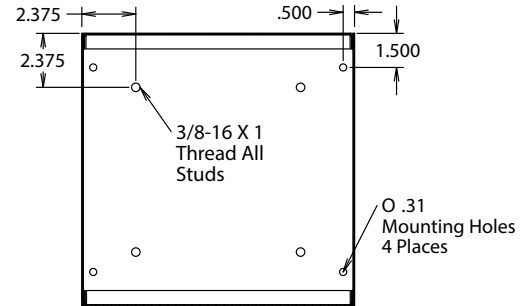

Catalog Number	Enclosure Size H x W x D (inches)	Shpg. Wt.
<b>Flush Mounted Cabinets</b>		
SPTFM-12124	12 x 12 x 4	11
SPTFM-15124	15 x 12 x 4	13
SPTFM-15154	15 x 15 x 4	16
SPTFM-18124	18 x 12 x 4	15
SPTFM-18154	18 x 15 x 4	19
SPTFM-18184	18 x 18 x 4	22
SPTFM-24124	24 x 12 x 4	20
SPTFM-24154	24 x 15 x 4	25
SPTFM-24184	24 x 18 x 4	31
SPTFM-24244	24 x 24 x 4	41
SPTFM-12126	12 x 12 x 6	12
SPTFM-15126	15 x 12 x 6	15
SPTFM-15156	15 x 15 x 6	18
SPTFM-18126	18 x 12 x 6	17
SPTFM-18156	18 x 15 x 6	21
SPTFM-18186	18 x 18 x 6	24
SPTFM-24126	24 x 12 x 6	27
SPTFM-24156	24 x 15 x 6	27
SPTFM-24186	24 x 18 x 6	34
SPTFM-24246	24 x 24 x 6	44

**SPTSM**

**SECTION Y-Y**

**SECTION X-X**

**SPTFM**

**SECTION Y-Y**

**SECTION X-X**

**NOTES:**

1. 3/8-16 x 1" Thread All studs are furnished for Customer supplied Plywood sub panel. (Schaefer's Electrical Enclosures, Inc. doesn't offer Plywood Sub panels)