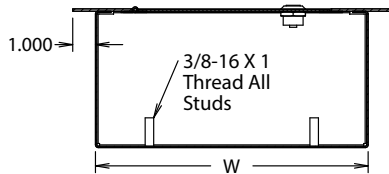

### INDUSTRY STANDARDS

- UL 50 Listed
- Type 1

Catalog Number	Enclosure Size H x W x D (inches)	Shpg. Wt.
<b>Surface Mounted Cabinets</b>		
SPTSM-12124	12 x 12 x 4	10
SPTSM-15124	15 x 12 x 4	12
SPTSM-15154	15 x 15 x 4	14
SPTSM-18124	18 x 12 x 4	14
SPTSM-18154	18 x 15 x 4	17
SPTSM-18184	18 x 18 x 4	20
SPTSM-24124	24 x 12 x 4	18
SPTSM-24154	24 x 15 x 4	22
SPTSM-24184	24 x 18 x 4	29
SPTSM-24244	24 x 24 x 4	38
SPTSM-12126	12 x 12 x 6	11
SPTSM-15126	15 x 12 x 6	14
SPTSM-15156	15 x 15 x 6	16
SPTSM-18126	18 x 12 x 6	16
SPTSM-18156	18 x 15 x 6	19
SPTSM-18186	18 x 18 x 6	22
SPTSM-24126	24 x 12 x 6	20
SPTSM-24156	24 x 15 x 6	24
SPTSM-24186	24 x 18 x 6	32
SPTSM-24246	24 x 24 x 6	41

Catalog Number	Enclosure Size H x W x D (inches)	Shpg. Wt.
<b>Flush Mounted Cabinets</b>		
SPTFM-12124	12 x 12 x 4	11
SPTFM-15124	15 x 12 x 4	13
SPTFM-15154	15 x 15 x 4	16
SPTFM-18124	18 x 12 x 4	15
SPTFM-18154	18 x 15 x 4	19
SPTFM-18184	18 x 18 x 4	22
SPTFM-24124	24 x 12 x 4	20
SPTFM-24154	24 x 15 x 4	25
SPTFM-24184	24 x 18 x 4	31
SPTFM-24244	24 x 24 x 4	41
SPTFM-12126	12 x 12 x 6	12
SPTFM-15126	15 x 12 x 6	15
SPTFM-15156	15 x 15 x 6	18
SPTFM-18126	18 x 12 x 6	17
SPTFM-18156	18 x 15 x 6	21
SPTFM-18186	18 x 18 x 6	24
SPTFM-24126	24 x 12 x 6	27
SPTFM-24156	24 x 15 x 6	27
SPTFM-24186	24 x 18 x 6	34
SPTFM-24246	24 x 24 x 6	44

**SPTSM**

**SECTION Y-Y**

**SECTION X-X**

**SPTFM**

**SECTION Y-Y**

**SECTION X-X**

**NOTES:**

1. 3/8-16 x 1" Thread All studs are furnished for Customer supplied Plywood sub panel. (Schaefer's Electrical Enclosures, Inc. doesn't offer Plywood Sub panels)