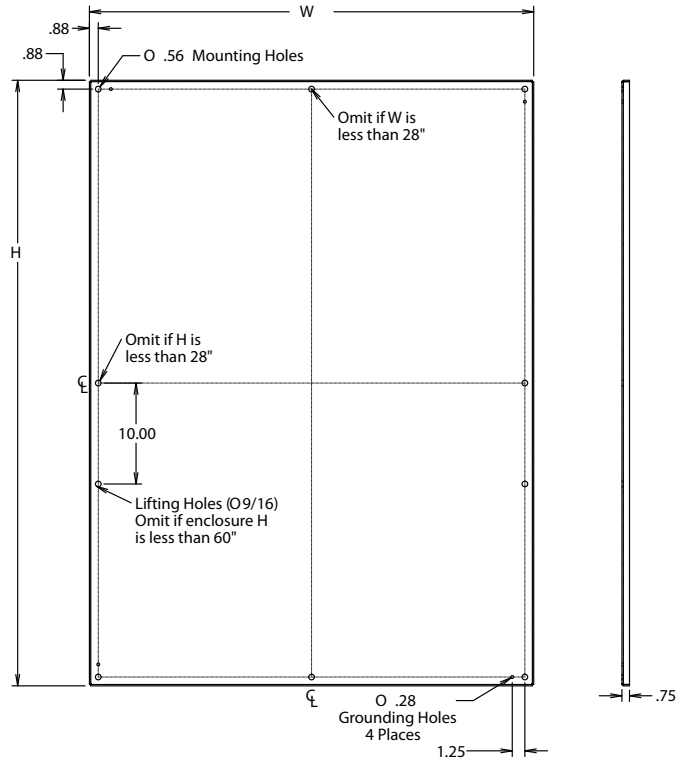

### Freestanding Sub Panels

**APPLICATIONS** - For use in Type 12 and Type 4 Freestanding Single Door and Type 12 Double Door Freestanding enclosures.

**CONSTRUCTION** - Fabricated from 12 or 10 gauge carbon steel.

**Notes:**

1. Panels mount using panel mounting brackets.

Catalog Number	Sub Panel Size H x W x D (inches)	Shpg. Wt.
Single Door - Full Panels		
SP-60P24F1	48 x 20	52
SP-72P24F1	60 x 20	65
SP-90P24F1	78 x 20	80
SP-72P30F1	60 x 26	74
SP-90P30F1	78 x 26	92
SP-60P36F1	48 x 32	78
SP-72P36F1	60 x 32	80
SP-90P36F1	78 x 32	108
Single Door - Half Panels		
SP-60P24F2	24.87 x 20	26
SP-72P24F2	30.87 x 20	32
SP-90P24F2	39.87 x 20	41
SP-72P30F2	30.87 x 26	41
SP-90P30F2	39.87 x 26	53
SP-60P36F2	24.87 x 32	41
SP-72P36F2	30.87 x 32	50
SP-90P36F2	39.87 x 32	65
Double Door - Full Panels		
SP-60P48F1	48 x 44	108
SP-72P48F1	60 x 44	131
SP-72P60F1	60 x 56	145
SP-72P72F1	60 x 68	187
SP-90P48F1	78 x 44	165
SP-90P60F1	78 x 56	210
SP-90P72F1	78 x 68	238
Double Door - Half Panels		
SP-60P48F2	24.87 x 44	60
SP-72P48F2	30.87 x 44	74
SP-72P60F2	30.87 x 56	94
SP-72P72F2	30.87 x 68	113
SP-90P48F2	39.87 x 44	94
SP-90P60F2	39.87 x 56	120
SP-90P72F2	39.87 x 68	145

### Floor Mount Sub Panels

**APPLICATIONS** - For use in Type 4 Double Door Floor Mount, Type 12 Double Door Floor Mount, and Type 12 Double Door Extra Volume enclosures.

**CONSTRUCTION** - Fabricated from 10 gauge carbon steel.

Catalog Number	Sub Panel Size H x W x D (inches)	Shpg. Wt.
SPDD-5442	50 x 38	79
SPDD-6048	56 x 44	103
SPDD-6060	56 x 56	128
SPDD-7260	68 x 56	151
SPDD-7272	68 x 68	184