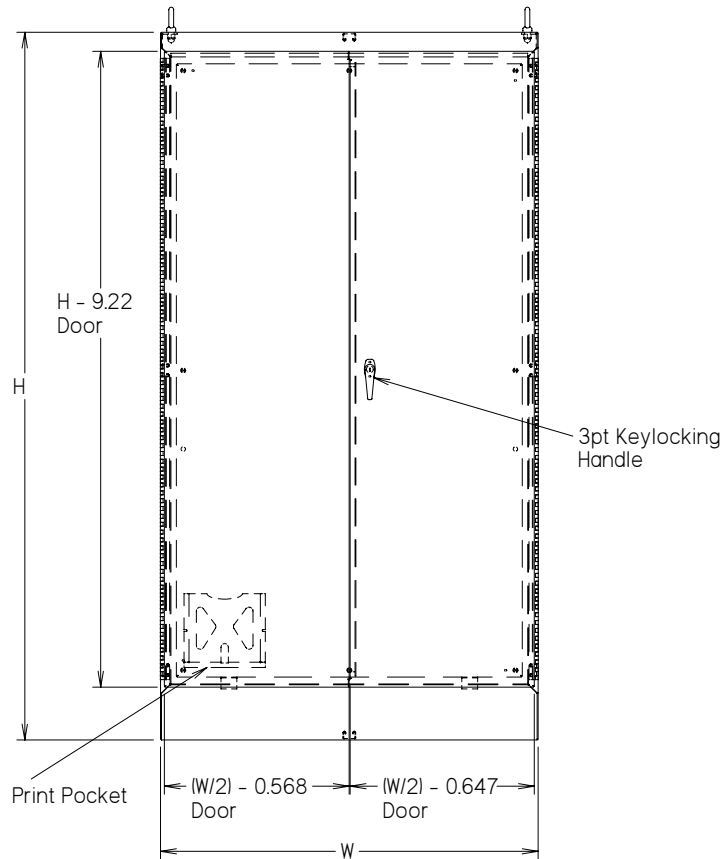

Doors Removed

Enclosure will only receive 4 lifting eyes
if D is less 24" or more