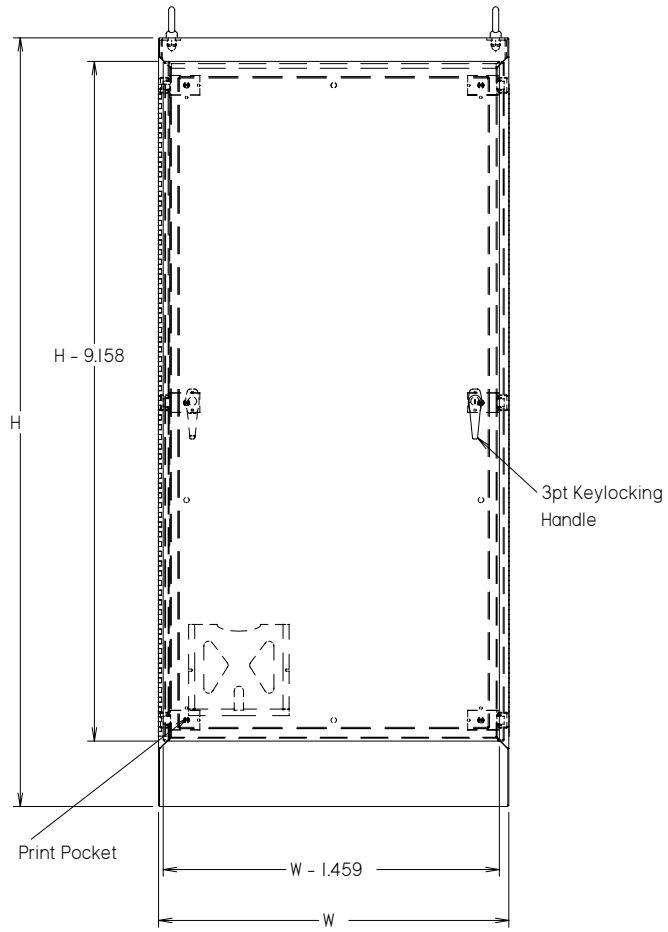

Doors Removed

If D dimension is less than 24" Enclosure will receive only 2 Lifting Eyes