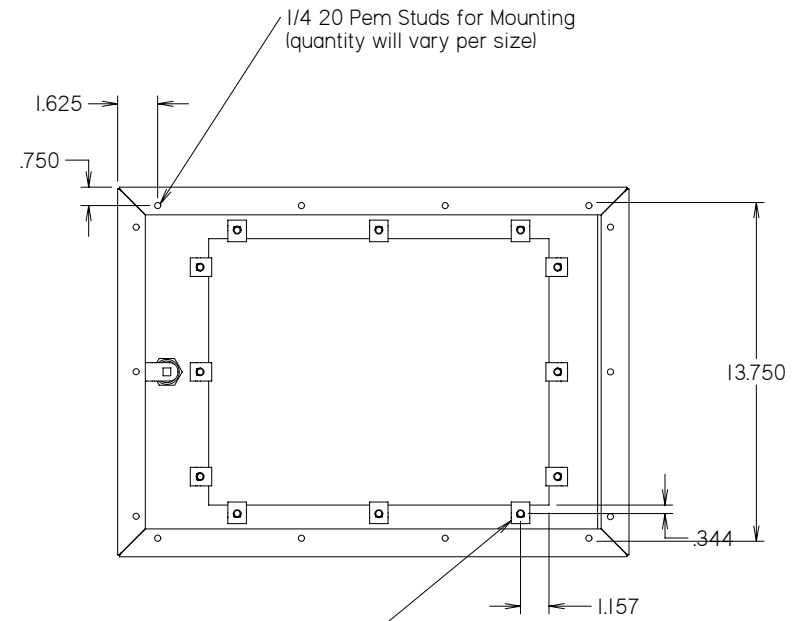

Continuous Hinge

.650

1/4 20 CD Studs with Clips to secure Lexan Window  
(quantity will vary per size)