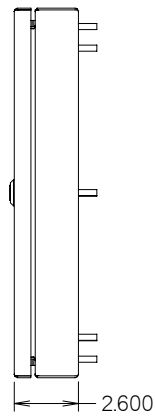

Continuous Hinge

.650

1/4 20 CD Studs with Clips to secure Lexan Window  
(quantity will vary per size)