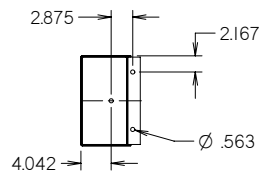

Enclosure will receive a total of 4 lifting eyes when D is 24" or more

SECTION B-B