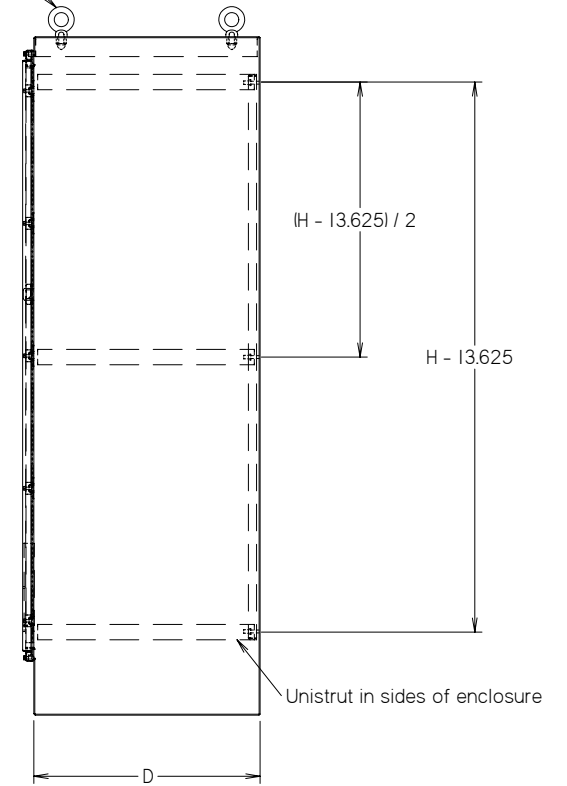

When D is less than 24 Enclosure
will receive only 2 lifting eyes

SECTION A-A